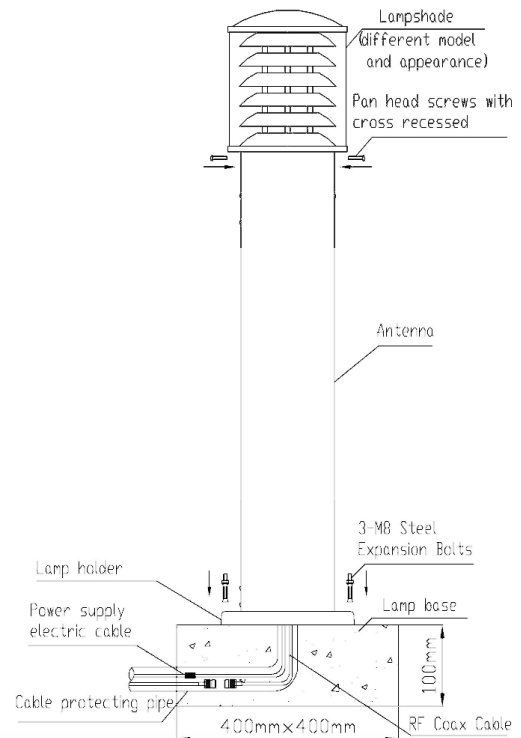

Installation Sketch

5Tacche è il marchio di Telecomsatitalia srl

080 397 57 86 P.IVA:06599340723

www.5tacche.it

MAI PIU' SENZA SEGNALE!