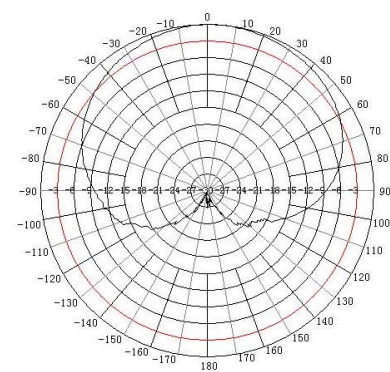

Electrical Specifications

Model	TDJ-2400JA	
Frequency Range-MHz	2400-2500	
Bandwidth-MHz	100	
Gain-dBi	13.5	
Polarization	Vertical	
Beamwidth -°	H-Plane	120
	E-Plane	15
F/B ratio-dB	≥23	
VSWR	≤1.5	
Impedance-Ω	50	
Power Capacity-W	100	

Mechanical Specifications

Connector	N Female
Dimension(WxLxD)-mm	454x137x30
Weight-Kg	0.8
Mounting	Pipe
Dimension of pipe-mm	φ40~50
Operation temp-°C	-40~+60

Typical Pattern

H-Plane

E-Plane