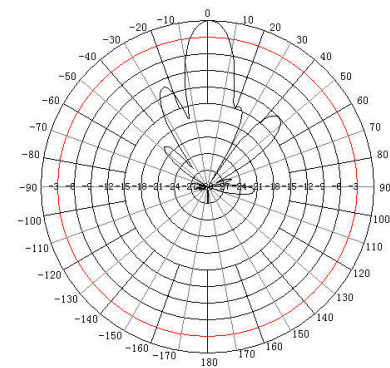

Electrical Specifications

Model	TDJ-2400JA	
Frequency Range-MHz	2400-2500	
Bandwidth-MHz	100	
Gain-dBi	13.5	
Polarization	Vertical	
Beamwidth -°	H-Plane	120
	E-Plane	15
F/B ratio-dB	≥23	
VSWR	≤1.5	
Impedance-Ω	50	
Power Capacity-W	100	

Mechanical Specifications

Connector	N Female
Dimension(WxLxD)-mm	454x137x30
Weight-Kg	0.8
Mounting	Pipe
Dimension of pipe-mm	φ40~50
Operation temp-°C	-40~+60

Typical Pattern

H-Plane

E-Plane