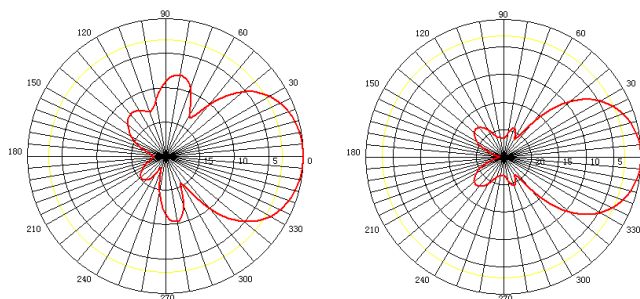

Features

- Broadband, Low VSWR
- Vertical or Horizontal Installation
- Aluminum Alloyed Elements
- N- Female Connector with Pigtail or Customized
- Includes Mast Mounting Hardware

H-Plane

E-Plane

Specifications

Model	TDJ-1800ACY5
Freq. Range-MHz	1710~1880
Bandwidth-MHz	170
Gain-dBi	9
Vertical Beamwidth-°	48
Horizontal Beamwidth-°	54
F/B Ratio-dB	≥14
VSWR	≤1.5
Impedance-Ω	50
Polarization	Vertical or Horizontal
Max. Power-W	100
Connector Type	N Female or Customization
Dimension-cm	42
Weight-Kg	0.53
Pole Diameter-mm	φ 40~50

Install Sketch