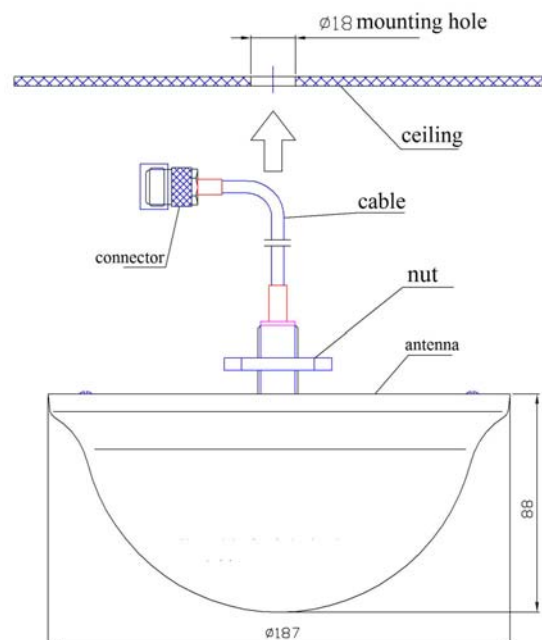

TDJ-0825XYB

Indoor Ceiling Mount Directional Decorative Antenna Technical Sheet

Applications

- GSM/CDMA/PCS/3G/WLAN
- 824MHz to 2500MHz band
- Indoor signal coverage

Features

- Broadband ,Low VSWR
- Small size, Low profile, Good appearance
- Sealed with lampshade, in harmony with environment
- Ceiling mounting

Specifications

Model	TDJ-0825XYB	
Freq.Range-MHz	824-960	1710-2500
Gain-dBi	3	5
Ver.Beamwidth-°	120	120
Hor.Beamwidth-°	360	120
VSWR	≤1.5	
Impedance-Ω	50	
Polarization	Vertical	
Max.Power-W	50	
Connector	N female	
Dimensions-mm	φ187×88	
Mounting	Ceiling	

Installation Sketch

Note: the arrow at the back panel marks the maximum direction of the antenna.