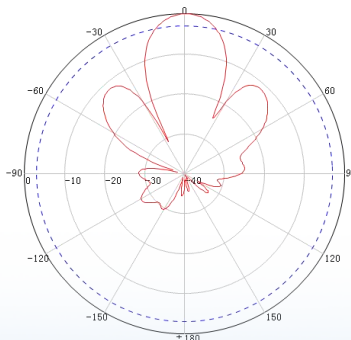

3300-3800MHZ E-Plane