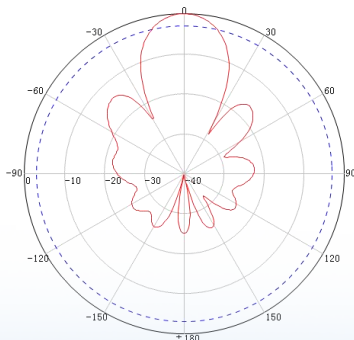

Mechanical specifications

Connector	2*N-Female
Connector position	Back
Antenna size (mm)	190*190*31
Packing size (mm)	250*210*85
Weight (kg)	0.45
Bracket Weight(Kg)	0.25
Radome material	ABS
Radome color	White
Mechanical tilt(°)	0~10
Operating temperature (°C)	-30~60
Rated wind velocity (m/s)	40
Suitable pole diameter (mm)	Φ25-Φ50
Mounting kit	JM-T4A

3300-3800MHZ H-Plane