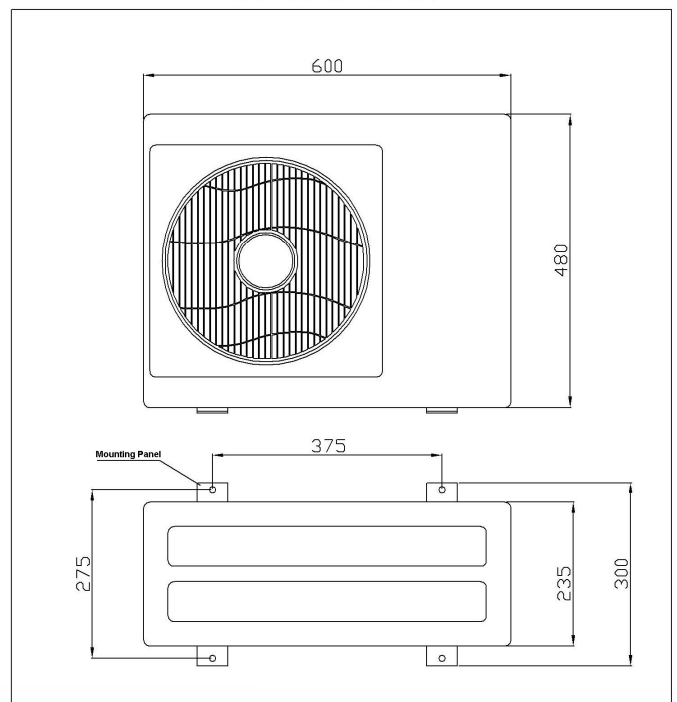

Installation Sketch

5Tacche è il marchio di Telecomsatitalia srl
☎ 080 397 57 86 P.IVA:06599340723
www.5tacche.it

MAI PIU' SENZA SEGNALE!